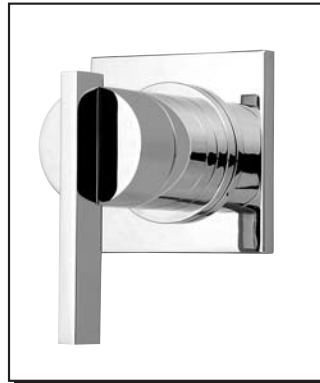

SINGLE HANDLE 3/4" VOLUME CONTROL VALVE

Description

- High flow 3/4" ceramic disc volume control
- Volume control, and shut off valve
- Matching collection trim included
- 3/4" FIP inlets and outlets

Flow & Valving

D560944
SIRIUS™

Available Colors & Finish

- Chrome
- Brushed Nickel (BN)

Trim Kit:

(for use w/ 1 handle 3/4" volume control valve)
D560944T

Special Packaging

- Model numbers for trim kit items include the suffix "T"