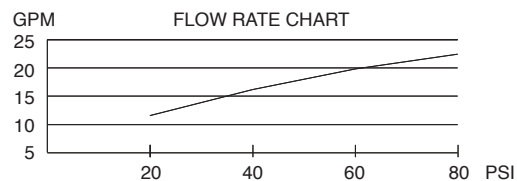

D560944
SIRIUS™

Available Colors & Finish

- Chrome
- Brushed Nickel (BN)

Trim Kit:

(for use w/ 1 handle 3/4" volume control valve)
D560944T

Special Packaging

- Model numbers for trim kit items include the suffix "T"