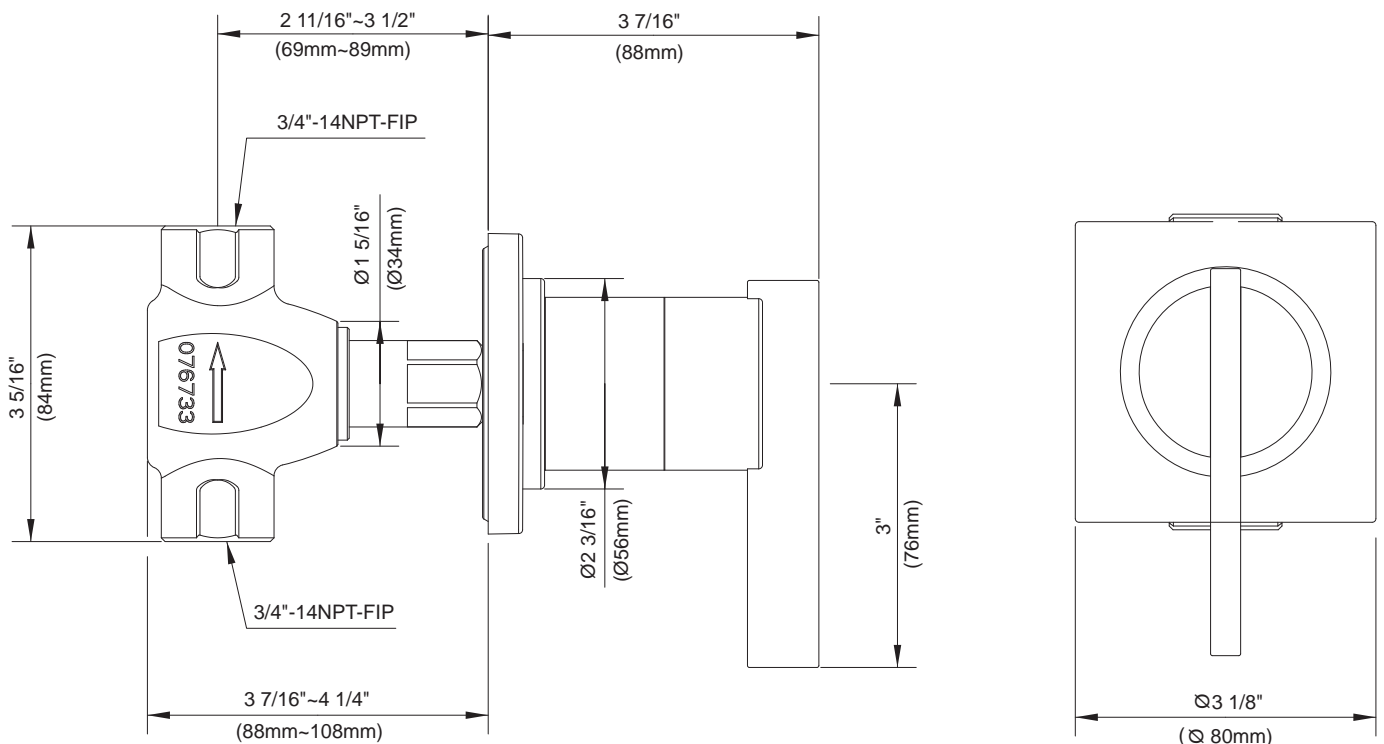

D560944
SIRIUS™

Available Colors & Finish

- Chrome
- Brushed Nickel (BN)

Trim Kit:

(for use w/ 1 handle 3/4" volume control valve)
D560944T

Special Packaging

- Model numbers for trim kit items include the suffix "T"