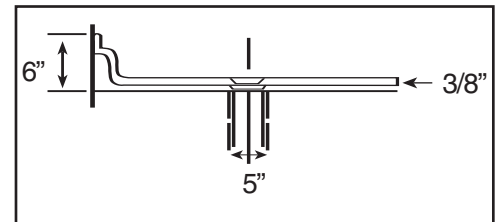

Barrier Free

*Dimensions may vary ± 3/8". All Americh shower bases are made with Lucite acrylic and come with a 1 year limited warranty. Polished chrome drain assembly included. Design and specifications subject to change without notice.