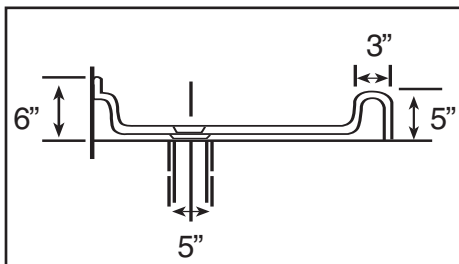

Description	Model No.	Outside Dimensions*							Centerline Dimensions*				
		A	B	C	D	E	F	G	A	B	E	F	G
SINGLE THRESHOLD 	A 3232 ST	32"	32"	16"	16"				31"				
	A 3434 ST	34"	34"	17"	17"				33"				
	A 3442 ST	34"	42"	17"	21"				33"				
	A 3636 ST	36"	36"	18"	18"				35 ^{1/2} "				
	A 3838 ST	38"	38"	19"	19"				37"				
	A 4234 ST	42"	34"	21"	17"				41"				
	A 4236 ST	42"	36"	21"	18"				41"				
	A 4242 ST	42"	42"	21"	21"				41"				
	A 4832 ST	48"	32"	24"	16"				47"				
	A 4834 ST	48"	34"	24"	17"				47"				
	A 4836 ST	48"	36"	24"	18"				47"				
	A 4848 ST	48"	48"	24"	24"				47"				
	A 5434 ST	54"	34"	27"	17"				53"				
	A 6032 ST	60"	32"	30"	16"				59"				
	A 6034 ST	60"	34"	30"	17"				59"				
DOUBLE THRESHOLD 	A 3636 DT	36"	36"	18"	18"				33 ^{1/4} "	33 ^{1/4} "			
	A 3838 DT	38"	38"	19"	19"				35 ^{1/2} "	35 ^{1/2} "			
	A 4242 DT	42"	42"	21"	21"				39"	39"			
NEO ANGLE 	A 3636 NEO	36"	36"	12"	12"	18"	18"	26"			17"	17"	23 ^{1/2} "
	A 3838 NEO	38"	38"	12"	12"	19"	19"	27"			17 ^{1/2} "	17 ^{1/2} "	25"
	A 4242 NEO	42"	42"	12"	12"	21"	21"	29"			19 ^{3/4} "	19 ^{3/4} "	27 ^{3/4} "
	A 4848 NEO	48"	48"	12"	12"	27"	27"	29"			26 ^{1/2} "	26 ^{1/2} "	27 ^{1/2} "

Description	Model No.	Outside Dimensions*							Centerline Dimensions*				
		A	B	C	D	E	F	G	A	B	E	F	G
SINGLE THRESHOLD <i>with seat</i> 	A 4836 STS-RH	48"	36"	24"	18"				47 ^{1/2} "				
	A 4836 STS-LH	48"	36"	24"	18"				47 ^{1/2} "				
	A 6036 STS-RH	60"	36"	30"	18"				59 ^{1/2} "				
	A 6036 STS-LH	60"	36"	30"	18"				59 ^{1/2} "				
BARRIER FREE 	A 3636 BF	36"	36"	18"	18"				31 ^{1/2} "				
	A 4836 BF	48"	36"	24"	18"				43 ^{1/2} "				
	A 4848 BF	48"	48"	24"	24"				43 ^{1/2} "				
	A 6032 BF	60"	32"	30"	16"				55"				
	A 6636 BF	66"	36"	33"	18"				59"				
END DRAIN 	A 6032 EDL	60"	32"	8"	16"				59 ^{1/4} "				
	A 6032 EDR	60"	32"	8"	16"				59 ^{1/4} "				